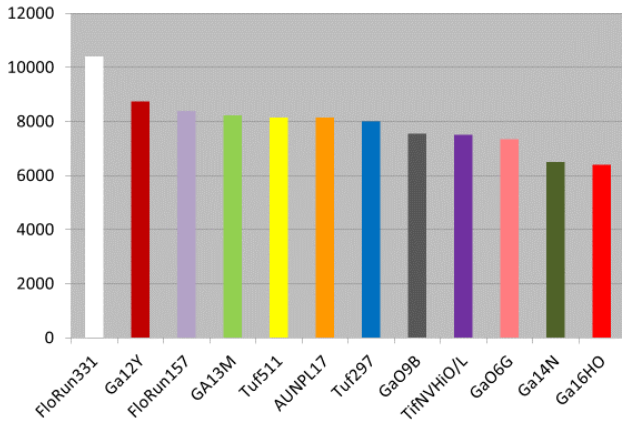

2017 Peanut Variety Trials

Sand Mountain 2017

GCRC Variety Test 2017

Planted 5-26-17

Cullman Variety Test 2017

SMREC Variety Test 2017

Planted 6-15-17

WREC Variety Test 2017