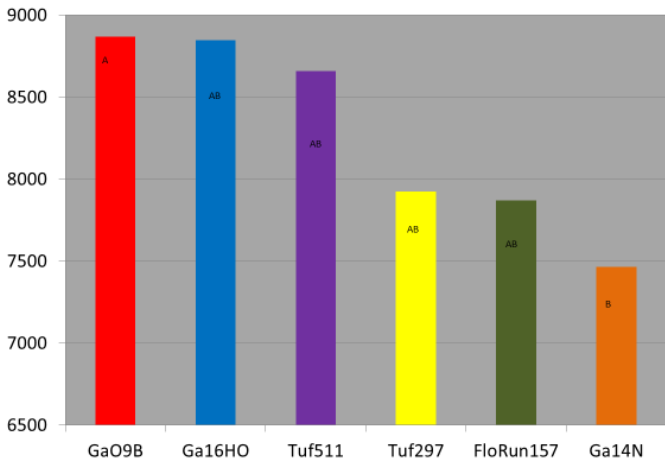

2017 Peanut Variety Trials

Sand Mountain 2017

GCRC Variety Test 2017

Planted 5-26-17

Cullman Variety Test 2017

SMREC Variety Test 2017

Planted 6-15-17

WREC Variety Test 2017