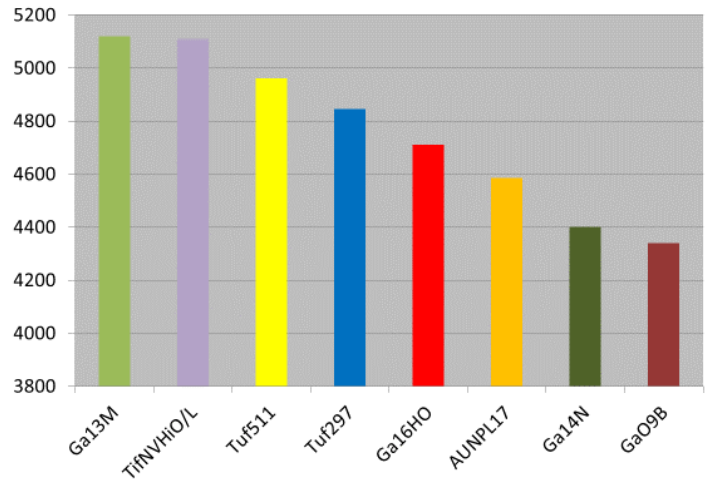

2017 Peanut Variety Trials

Sand Mountain 2017

GCRC Variety Test 2017

Planted 5-26-17

Cullman Variety Test 2017

SMREC Variety Test 2017

Planted 6-15-17

WREC Variety Test 2017