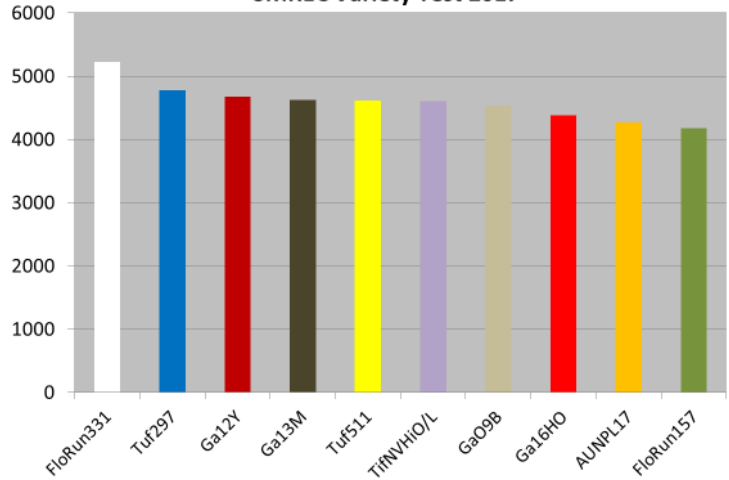

2017 Peanut Variety Trials

Sand Mountain 2017

GCRC Variety Test 2017

Planted 5-26-17

Cullman Variety Test 2017

SMREC Variety Test 2017

Planted 6-15-17

WREC Variety Test 2017